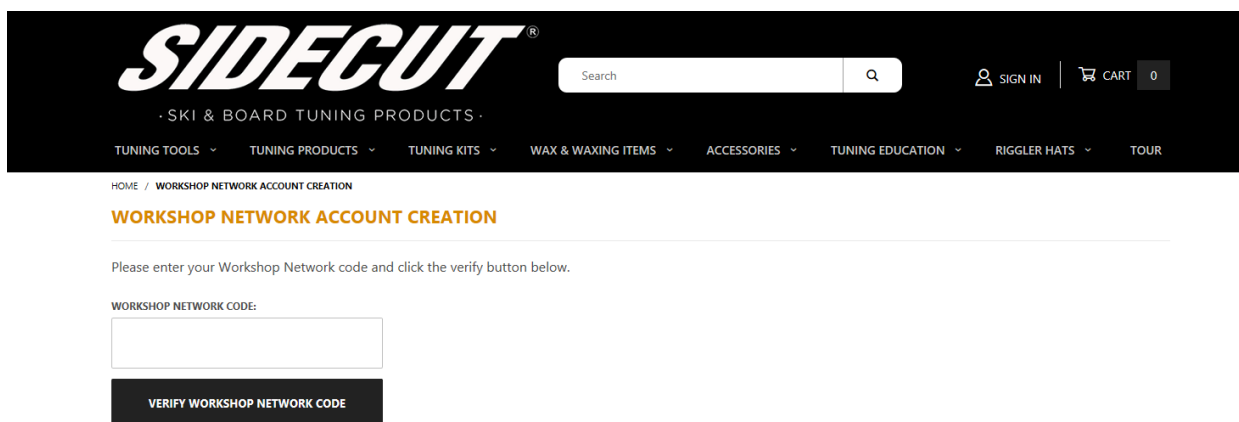

Where to enter the Sidecut **WORKSHOP Signup CODE**

STEP 1: Go to www.sidecut.com and click on the Workshop signup link at the **bottom** of the page.

STEP 2: Enter your WORKSHOP CODE and click the verify button