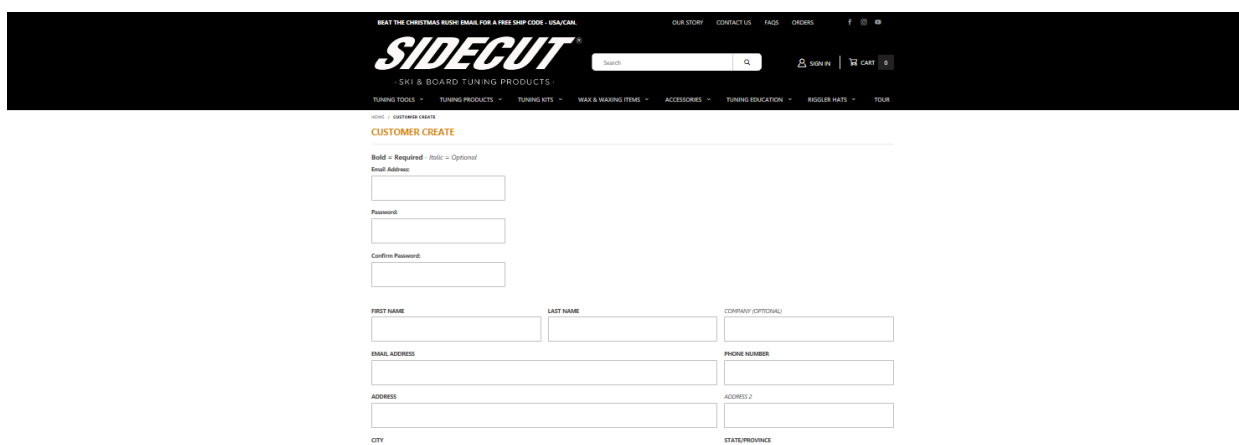

STEP 3: Create your personal account